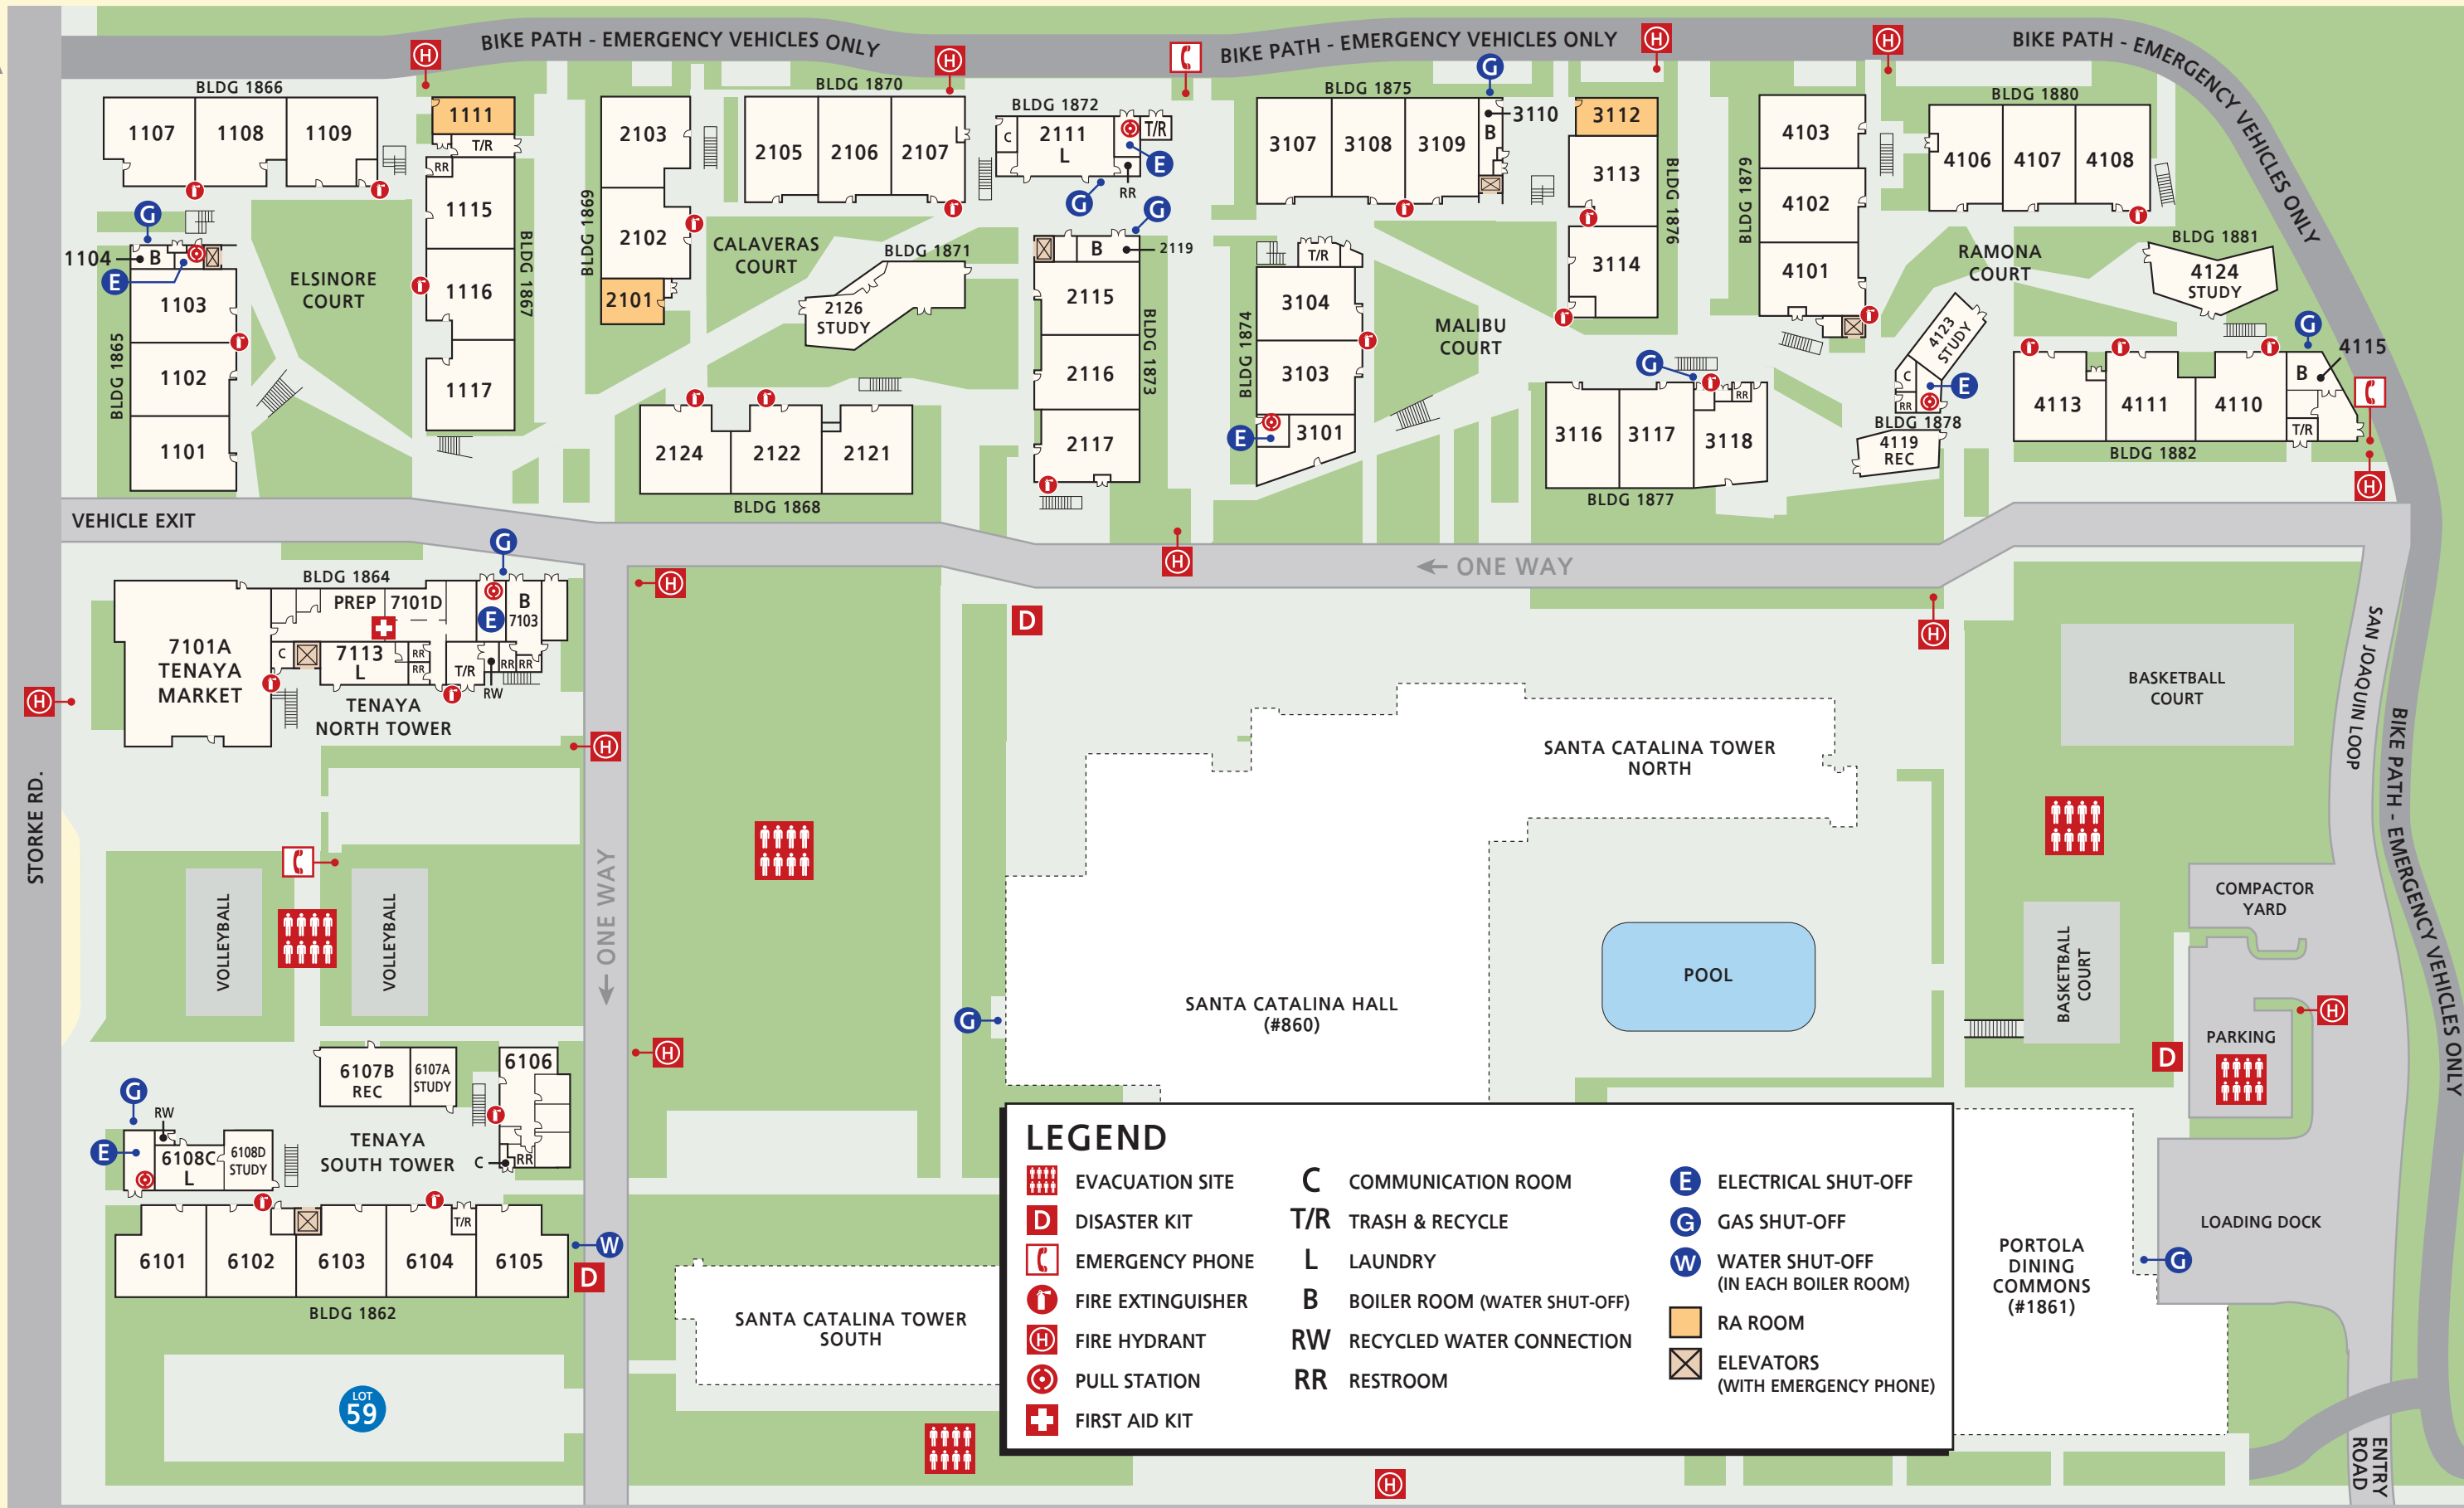

SAN JOAQUIN VILLAGES, UCSB EMERGENCY MAP

650 (Clusters) & 750 (Towers)
STORKE ROAD, GOLETA CA, 93117

← TO SIERRA MADRE VILLAGES

← TO WEST CAMPUS APTS

HD&AE, UCSB
100% RECYCLED PAPER
2017

LEGEND		
	EVACUATION SITE	C COMMUNICATION ROOM
	DISASTER KIT	T/R TRASH & RECYCLE
	EMERGENCY PHONE	L LAUNDRY
	FIRE EXTINGUISHER	B BOILER ROOM (WATER SHUT-OFF)
	FIRE HYDRANT	RW RECYCLED WATER CONNECTION
	PULL STATION	RR RESTROOM
	FIRST AID KIT	
		E ELECTRICAL SHUT-OFF
		G GAS SHUT-OFF
		W WATER SHUT-OFF (IN EACH BOILER ROOM)
		RA ROOM
		ELEVATORS (WITH EMERGENCY PHONE)

EL COLEGIO RD.

SAN JOAQUIN LOOP
BIKE PATH - EMERGENCY VEHICLES ONLY

STORKE RD.

← ONE WAY

← ONE WAY

ENTRY ROAD

LOT 59

PORTOLA DINING COMMONS (#1861)

CALAVERAS COURT

MALIBU COURT

RAMONA COURT

VEHICLE EXIT

BIKE PATH - EMERGENCY VEHICLES ONLY

BIKE PATH - EMERGENCY VEHICLES ONLY

BIKE PATH - EMERGENCY VEHICLES ONLY

BLDG 1866
1107 1108 1109
1111 T/R
1115
1116
1117
BLDG 1867
1104
1103
1102
1101

BASKETBALL COURT

COMPACTOR YARD

PARKING

LOADING DOCK